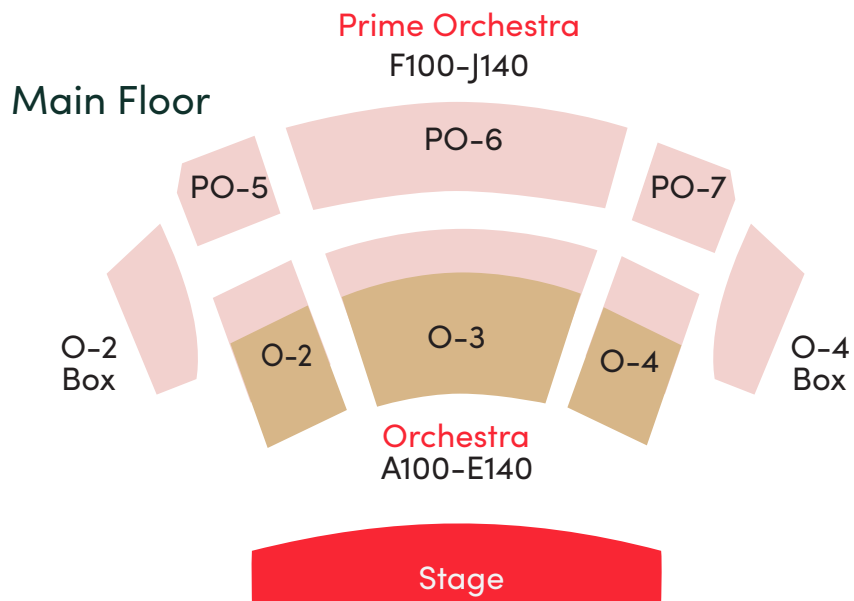

MADISON - Capitol Theater

Upper Level

KEY

PRIME ORCHESTRA

ORCHESTRA & CIRCLE

MEZZANINE

BALCONY

STAGE