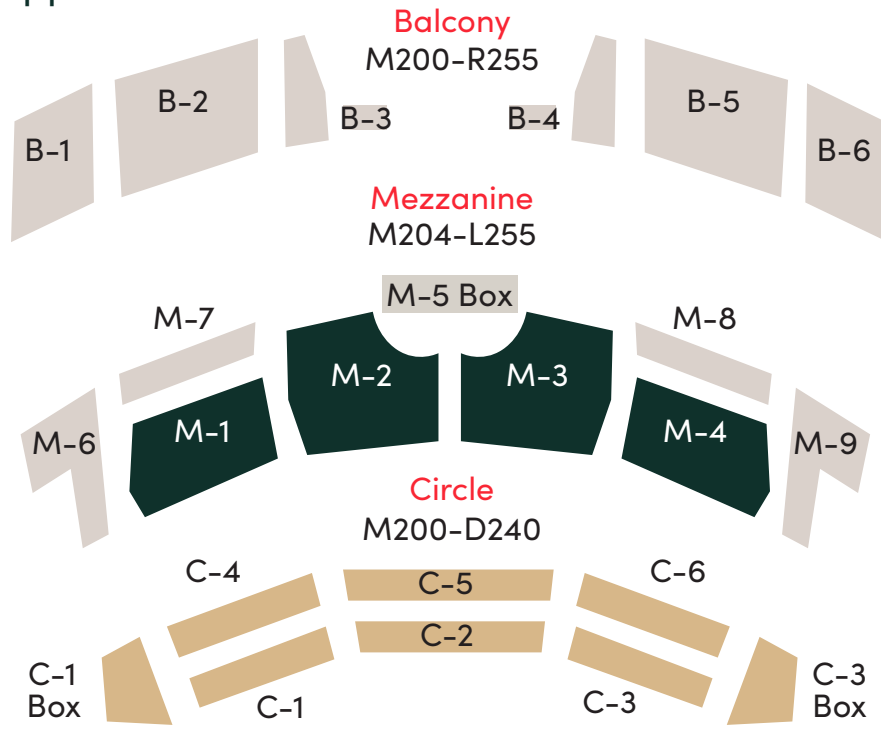

MADISON - Capitol Theater

Upper Level

KEY

PRIME ORCHESTRA

ORCHESTRA & CIRCLE

MEZZANINE

BALCONY

STAGE