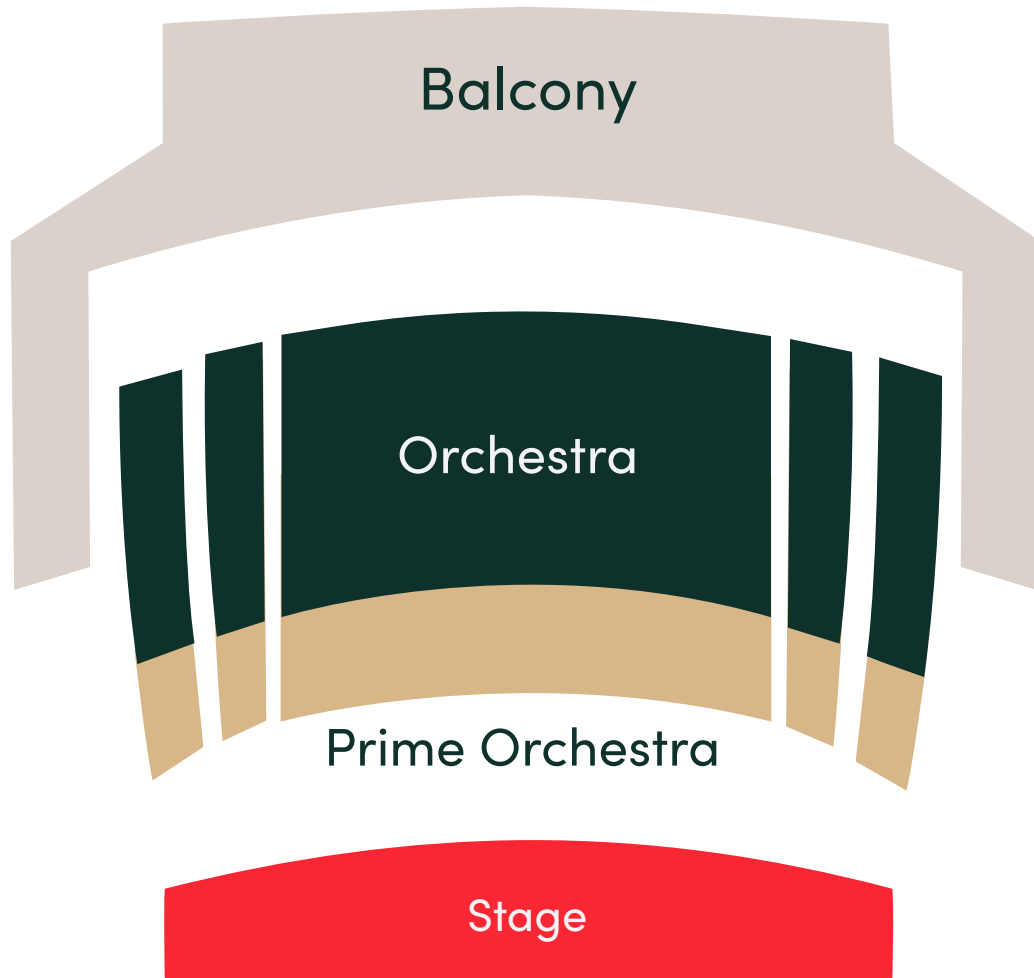

BROOKFIELD - Sharon Lynne Wilson Center for the Arts

KEY

PRIME
ORCHESTRA

ORCHESTRA

BALCONY

STAGE