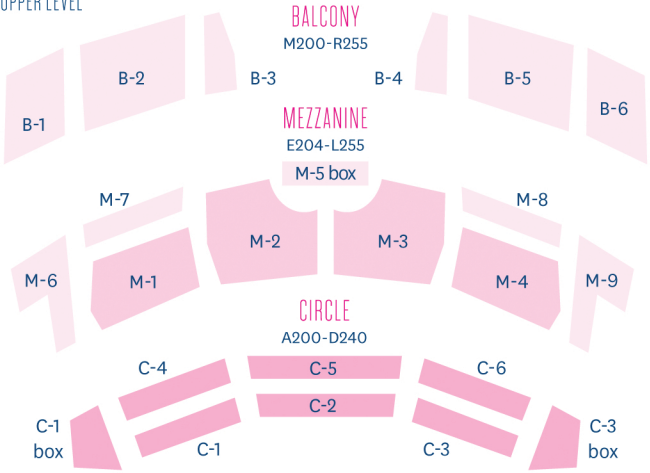

# SEATING CHART

## OVERTURE CENTER FOR THE ARTS CAPITOL THEATER

UPPER LEVEL

MAIN FLOOR

KEY

- Prime Orchestra
- Orchestra & Circle
- Mezzanine
- Balcony

ORDER YOUR TICKETS EARLY  
FOR BEST SEATS

CALL 608.257.0638