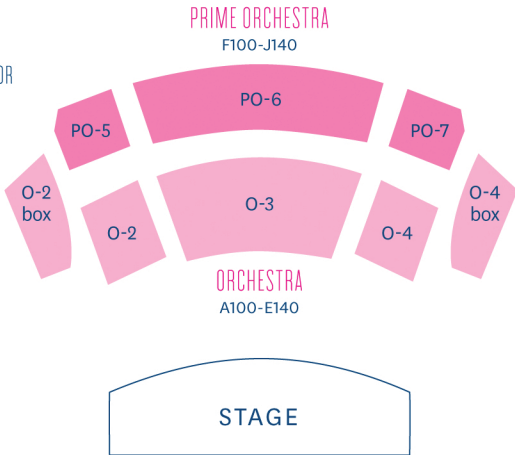

# SEATING CHART

## OVERTURE CENTER FOR THE ARTS CAPITOL THEATER

UPPER LEVEL

MAIN FLOOR

KEY

- Prime Orchestra
- Orchestra & Circle
- Mezzanine
- Balcony

ORDER YOUR TICKETS EARLY  
FOR BEST SEATS

CALL 608.257.0638